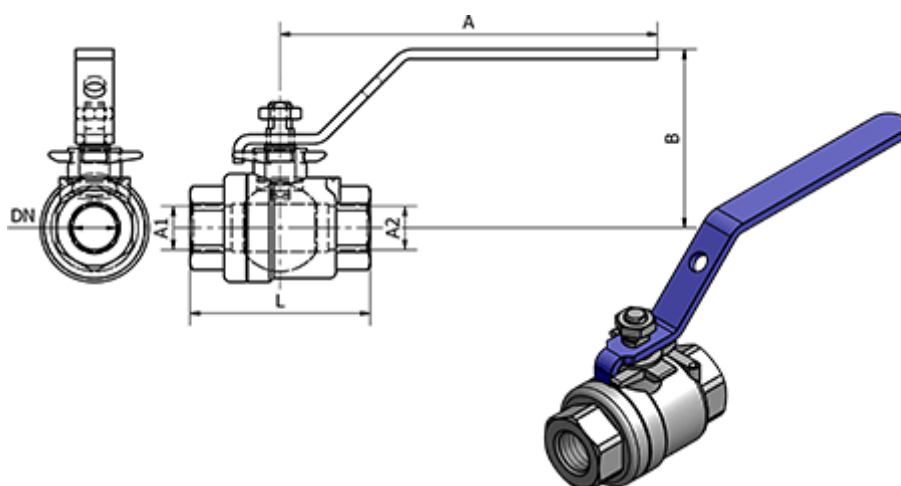

Data Sheet

Article number: 58639501E

Description: Ball Valve 395.01-E, - G 1/4"
Ball Valve

Measures

A	= 99.5
B	= 47
DN	= 12.5
L	= 47.5
Thread A1	= G 1/4"
Thread A2	= G 1/4"